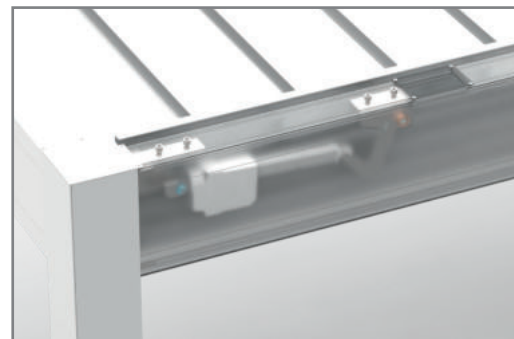

AFWATERING / WATER DRAINAGE

Geïntegreerd afwatering systeem
Integrated drainage system

Standard: PVC buis ingewerkt in de steunprofiel
Standard (PVC pipe inside supporting profile)

Audio system

Screen ZIP
Screener ZIP